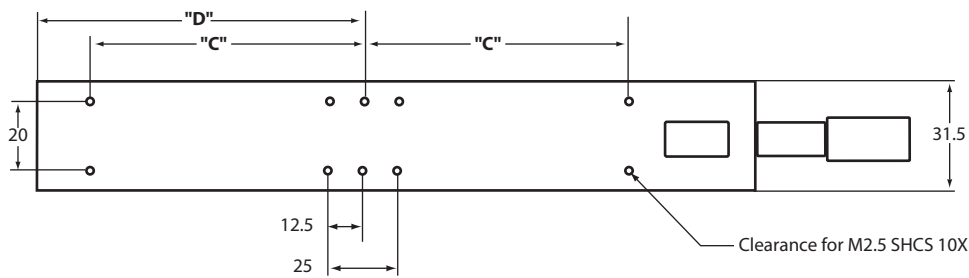

MM-4M-EX

Side View

Extended Carrier for dual Carriage Option

Top View

Bottom View

Standard Carrier

Top View

Tabulated Data

	Travel	"A"	"B"	"C"	"D"
TR2	48	138.7	186.1	30	47.1
TR4	78	168.7	216.1	45	62.1
TR5	108	198.7	246.1	60	77.1
TR6	138	228.7	276.1	75	92.1