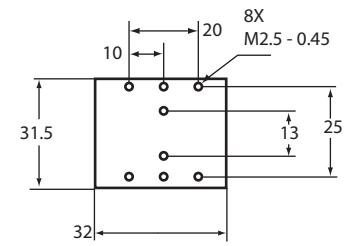

MM-4M-EX

Side View

Extended Carrier for dual Carriage Option

Top View

Bottom View

Standard Carrier

Top View

Tabulated Data

	Travel	"A"	"B"	"C"	"D"
TR2	48	138.7	186.1	30	47.1
TR4	78	168.7	216.1	45	62.1
TR5	108	198.7	246.1	60	77.1
TR6	138	228.7	276.1	75	92.1