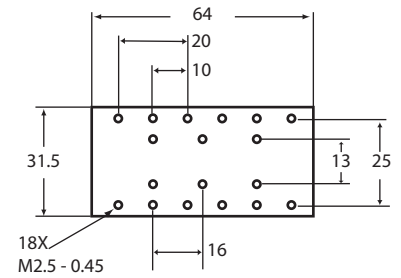

MM-4M-EX

Side View

Extended Carrier for dual Carriage Option

Top View

Bottom View

Standard Carrier

Top View

Tabulated Data

	Travel	"A"	"B"	"C"	"D"
TR2	48	138.7	186.1	30	47.1
TR4	78	168.7	216.1	45	62.1
TR5	108	198.7	246.1	60	77.1
TR6	138	228.7	276.1	75	92.1