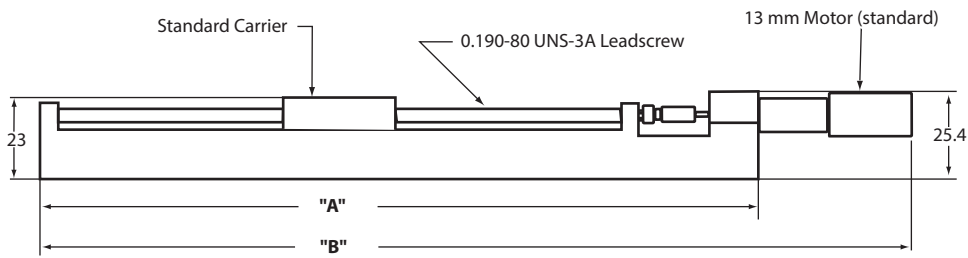

MM-4M-EX

Side View

Extended Carrier for dual Carriage Option

Top View

Bottom View

Standard Carrier

Top View

Tabulated Data

	Travel	"A"	"B"	"C"	"D"
TR2	48	138.7	186.1	30	47.1
TR4	78	168.7	216.1	45	62.1
TR5	108	198.7	246.1	60	77.1
TR6	138	228.7	276.1	75	92.1